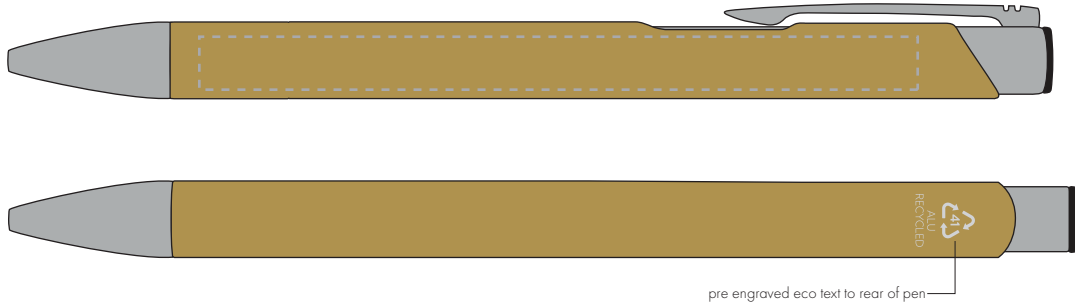

Your Ref:
Our Ref:

Quantity:
Version: 1

Product Code: TPC982001
Product Colour: GOLD

PRINTING CONCERNS:

We stock this item in the following colours

**PANTONE REFERENCE(S)**

● Engrave

ARTWORK SCALE 100%

ARTWORK SCALE 100%
Side Engrave Area:
95mm x 7mm

pre engraved eco text to rear of pen

Product Image for visualisation
- colours may vary

The dashed line is to demonstrate print area and will not appear on your printed item